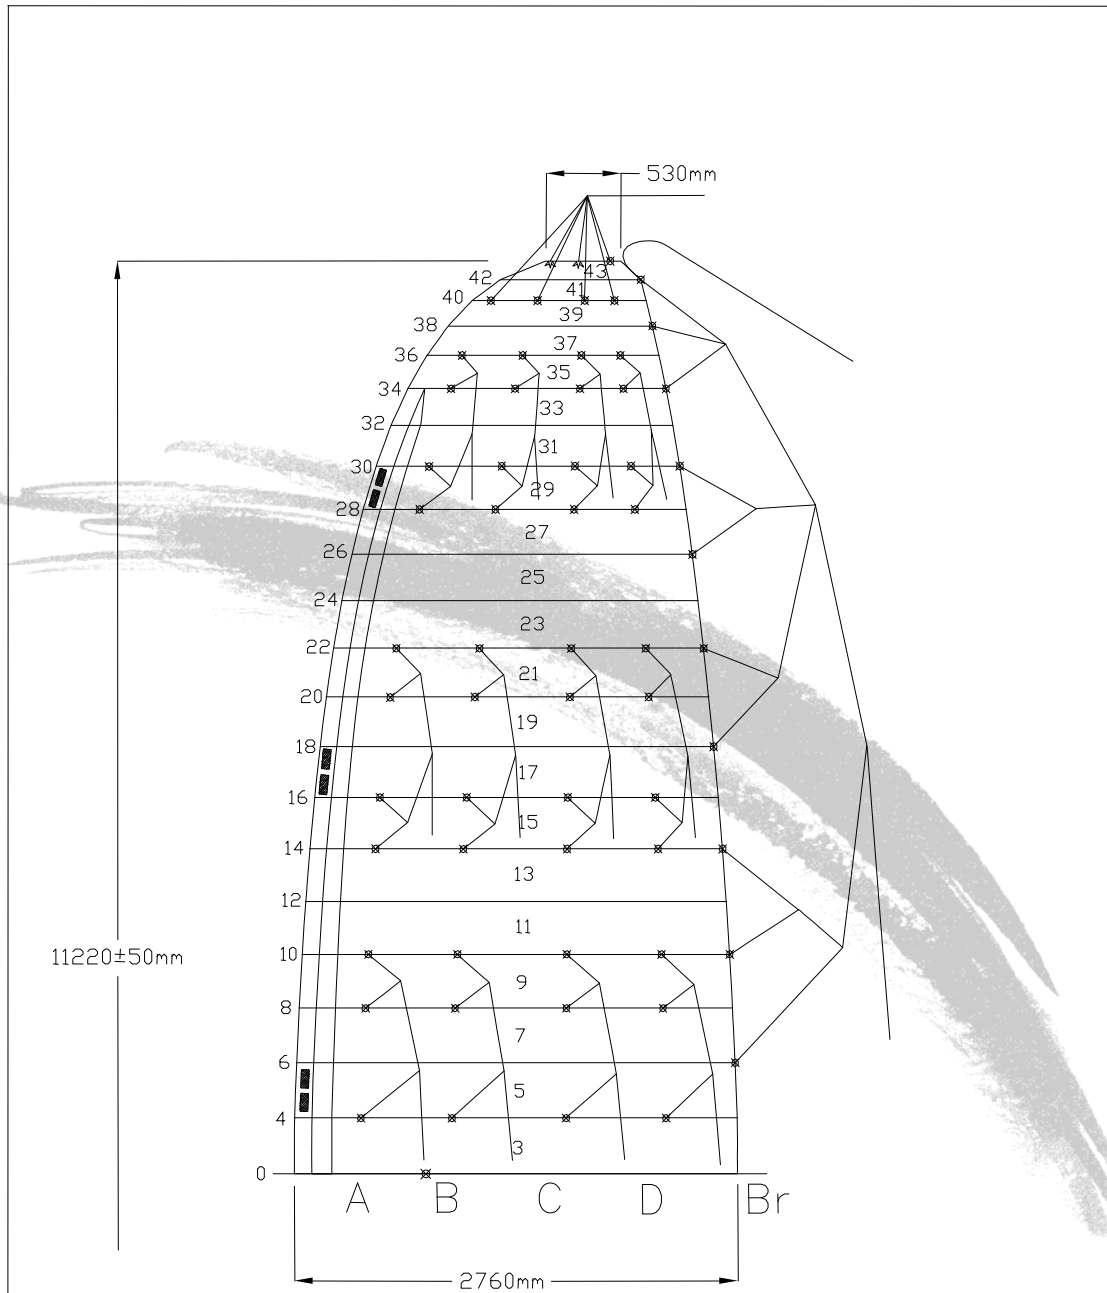

23 LIFT EZ SMALL SKETCHES

* All measurements are in mm

Drawn by Adam Wechsler	Part N	Toll ±10	
Date 18.02.15	Name		Drawing N
Scale	Lines sketch		
Approved Anatoly Cohn	Product		Revision
APCO Aviation LTD. 	Lift EZ S		0